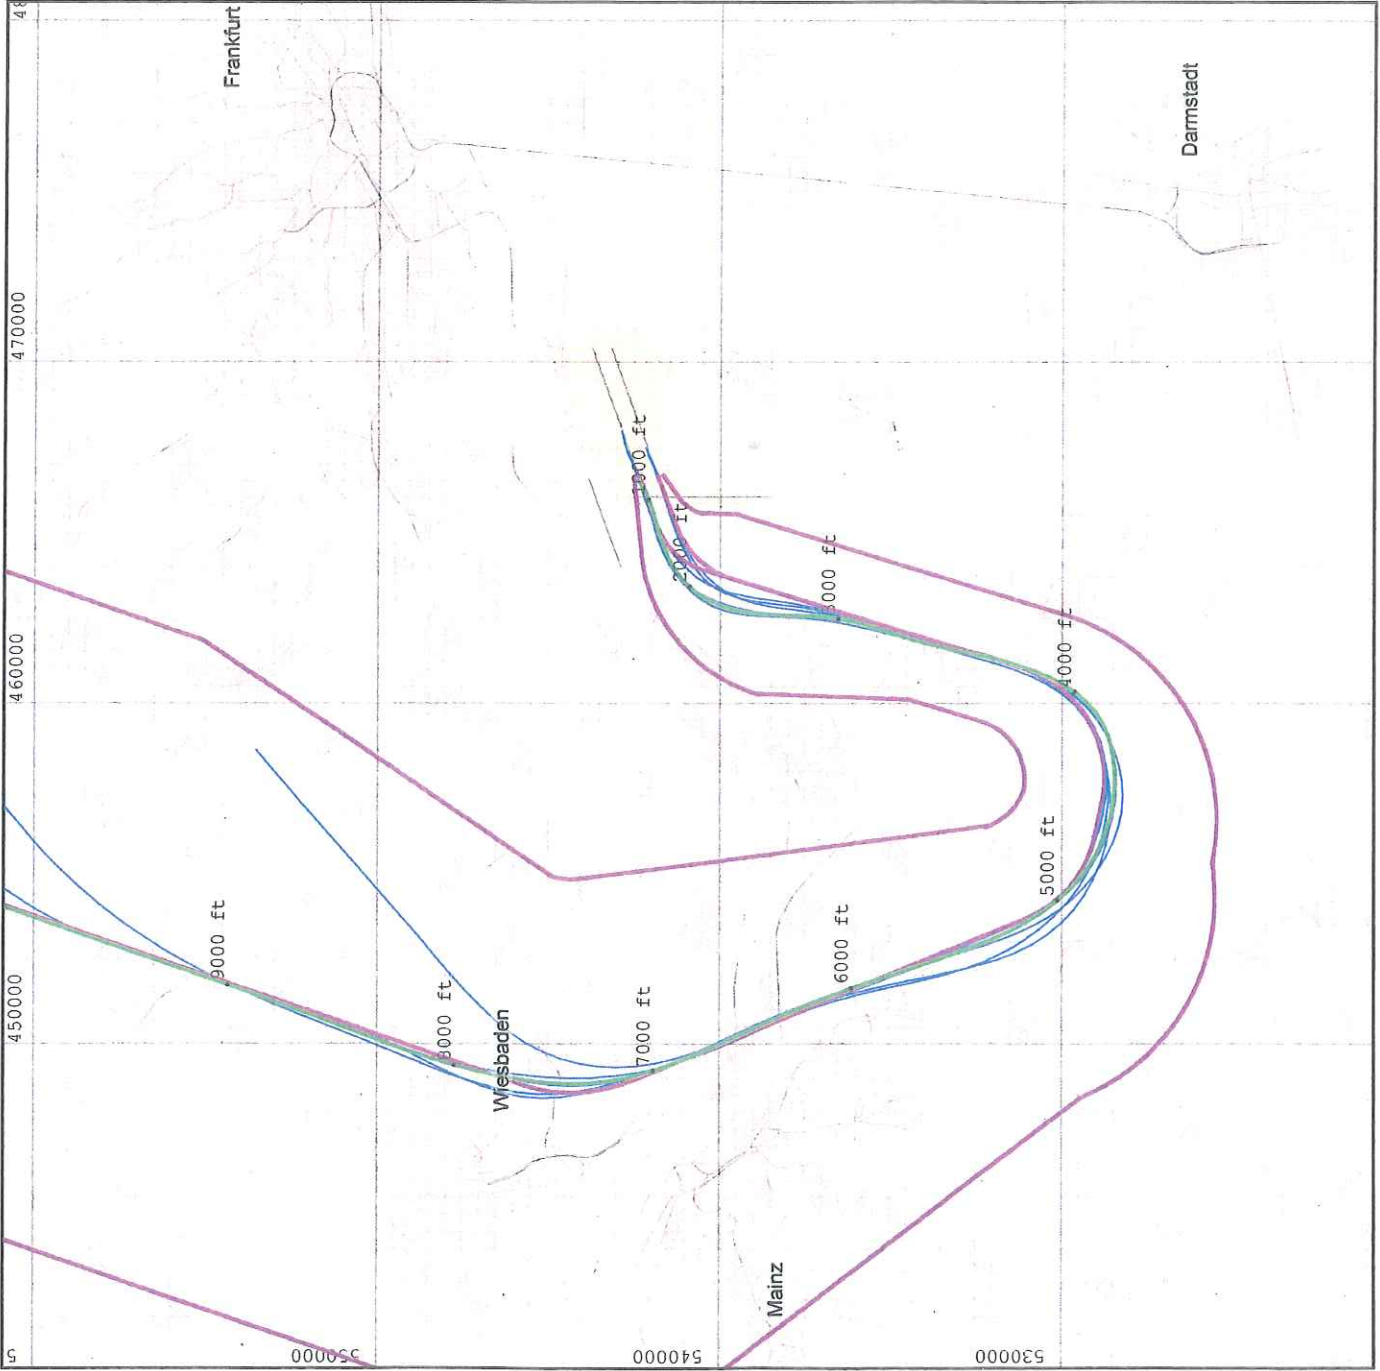

**Selection Criteria**

Time Period

Begin : UTC 2015-01-01 00:00:00

End : UTC 2015-01-31 23:59:59

Number of selected flights : 6

Airport: EDDF

Flight Type: Departure

Route: \*M

Callsign: cao\*

**Flighttype Bands**

**Map Information**

Ellipsoid Geodetic Datum: WGS84

Projection: UTM, Zone 32

Single Flight

Date 2015-01-25 20:06:04 (ATD/UTC)

SSR Mode A 0637

Route MARUN2M

Origin Airport EDDF

Destination Airport ZBTJ

Height correction QNH 1029.0

Flight type Departure

Number of Tracks 1

Offender indication

Ellipsoid Geodetic Datum: WGS84

Projection: UTM, Zone 32

0 2km